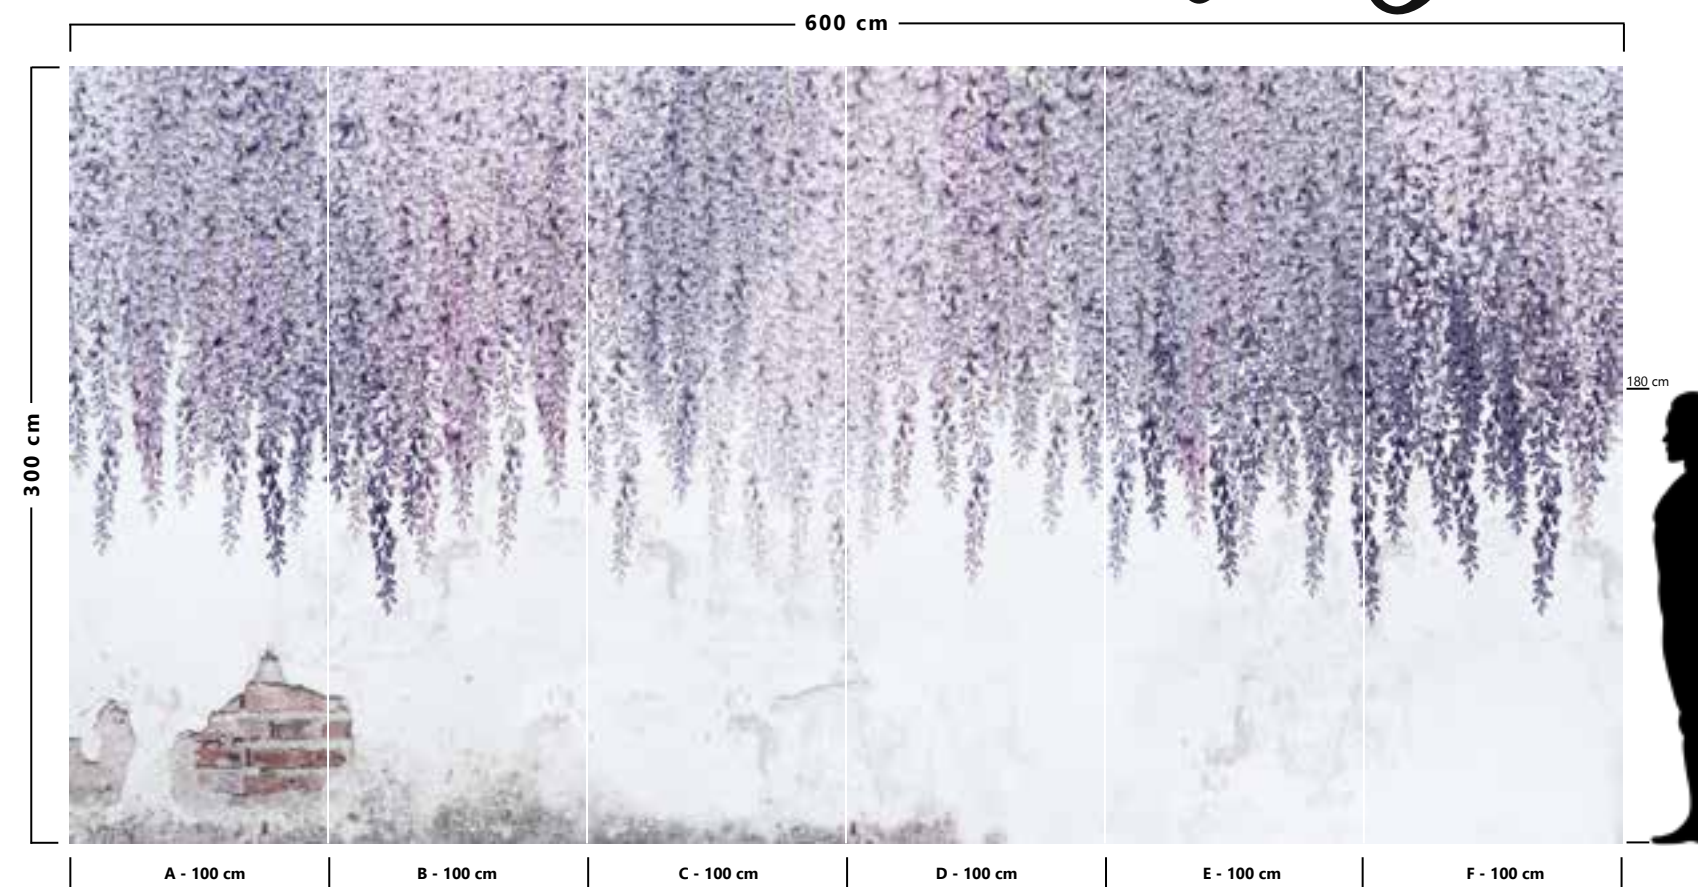

Wisteria

82180

82181

82182

- Recommended length of the product is max. W: 600 cm, H: 300 cm.
- The product is also available with a custom size. The parts ABCDEF can be separately selected according to the sizes on the template. For special size and any graphical request please contact.
- You can select the media from the "media guide".
- The colours of the selected reference can vary according to the selected media.

Gaia

- Recommended length of the product is max. W: 600 cm, H: 300 cm.
- The product is also available with a custom size. The parts ABCDEF can be separately selected according to the sizes on the template. For special size and any graphical request please contact.
- You can select the media from the "media guide".
- The colours of the selected reference can vary according to the selected media.