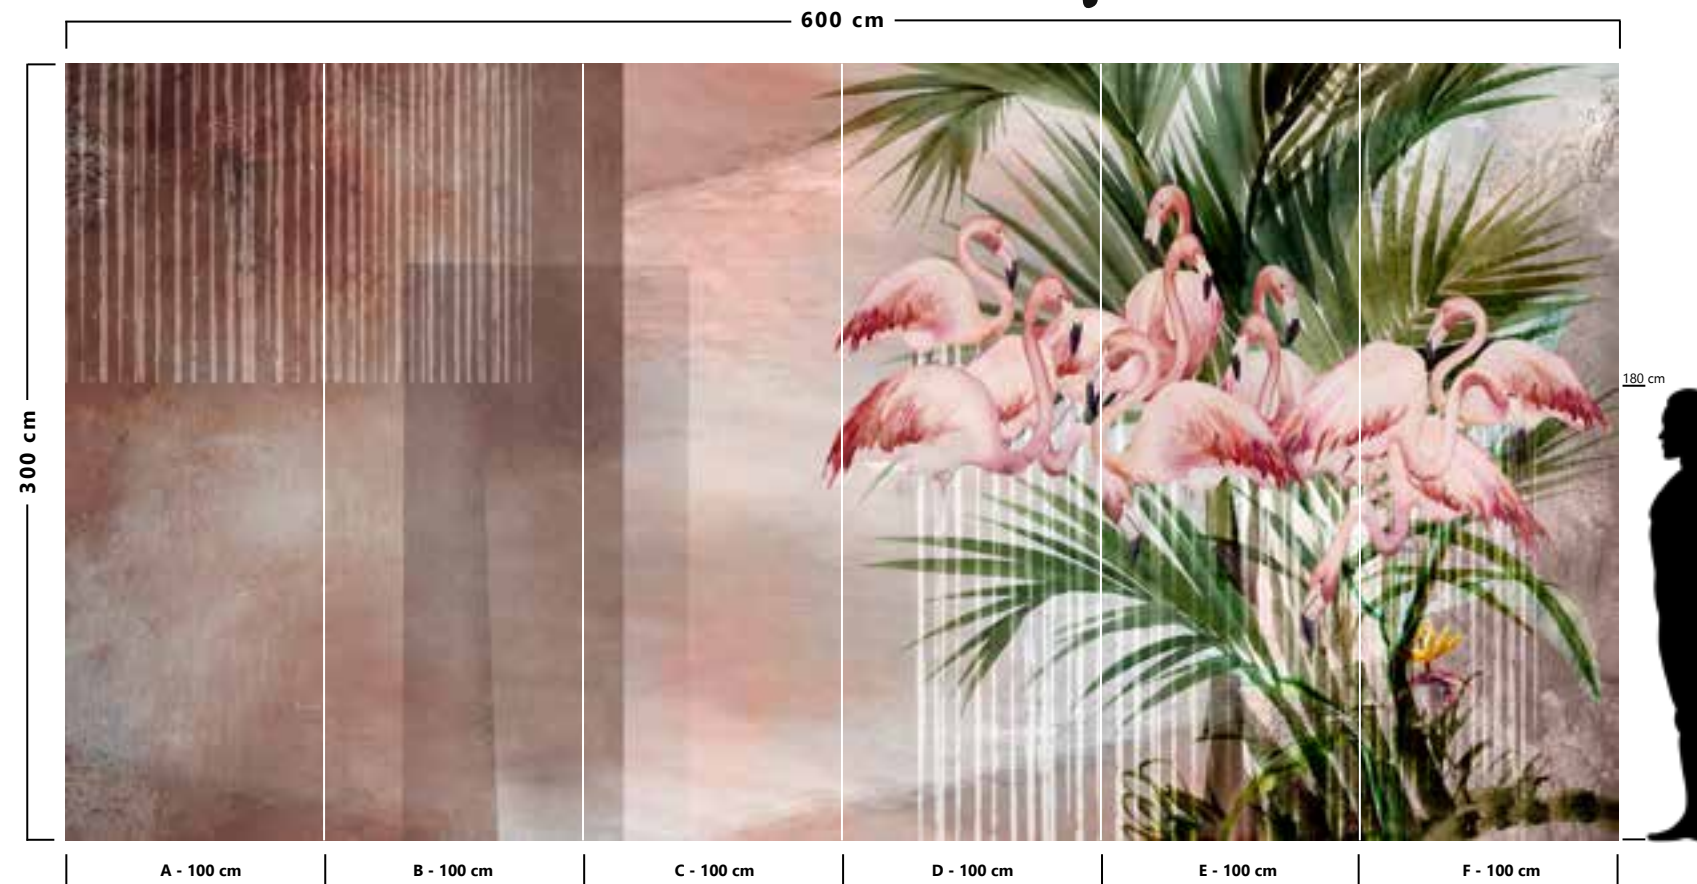

Nakuro

- Recommended length of the product is max. W: 600 cm, H: 300 cm.
- The product is also available with a custom size. The parts ABCDEF can be separately selected according to the sizes on the template. For special size and any graphical request please contact.
- You can select the media from the "media guide".
- The colours of the selected reference can vary according to the selected media.