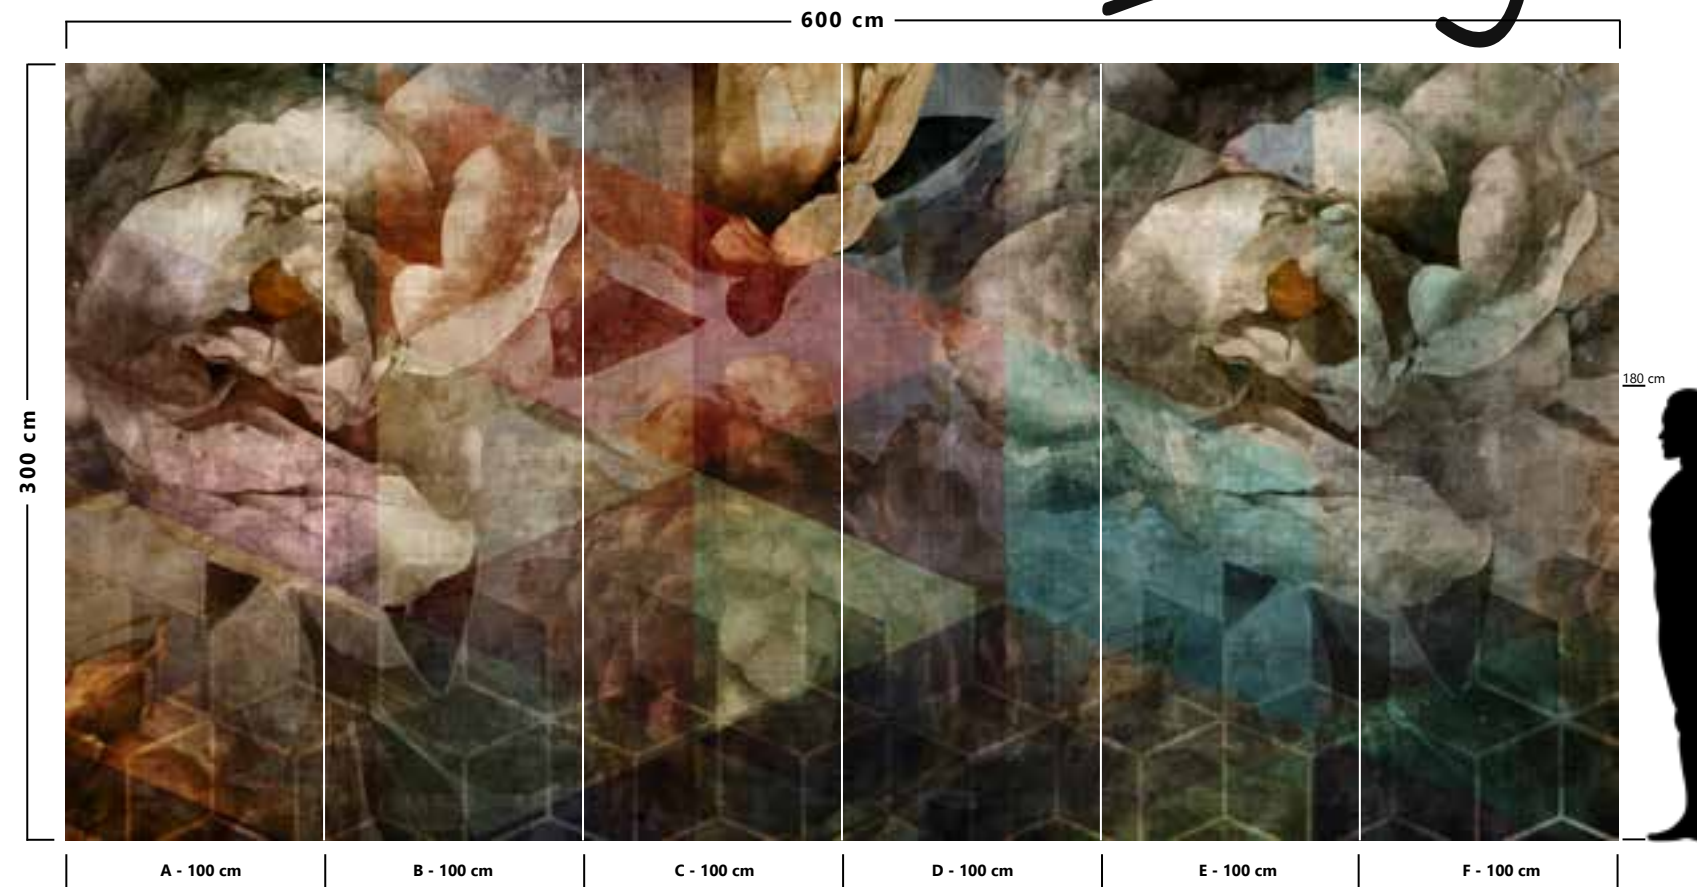

Intega

- Recommended length of the product is max. W: 600 cm, H: 300 cm.
- The product is also available with a custom size. The parts ABCDEF can be separately selected according to the sizes on the template. For special size and any graphical request please contact.
- You can select the media from the "media guide".
- The colours of the selected reference can vary according to the selected media.