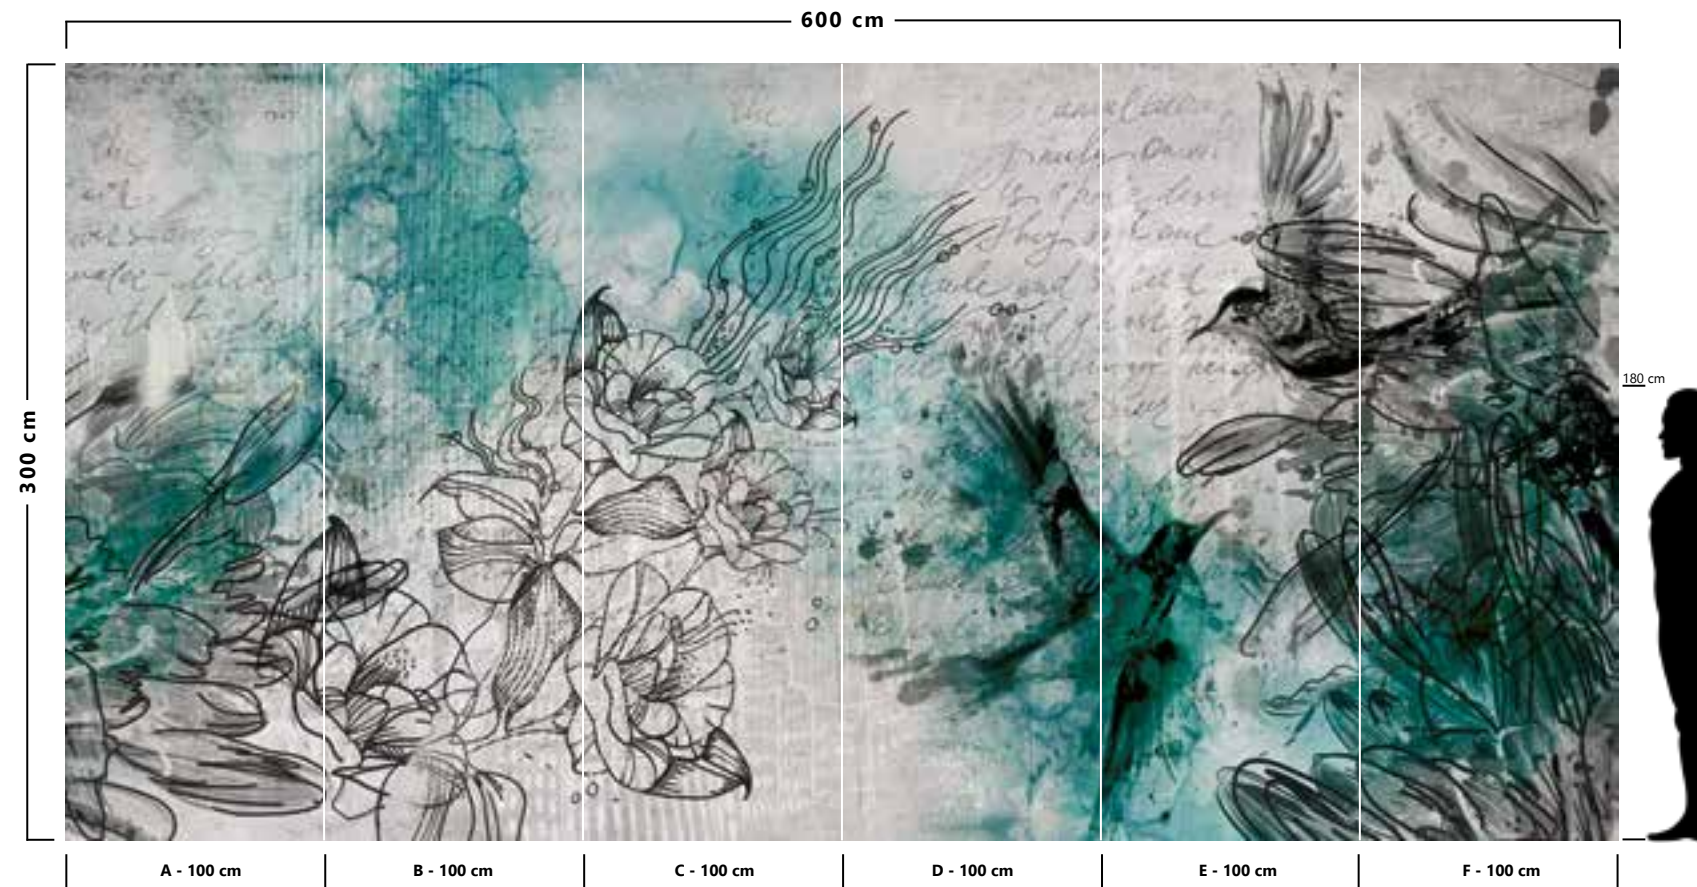

Tenet

- Recommended length of the product is max. W: 600 cm, H: 300 cm.
- The product is also available with a custom size. The parts ABCDEF can be separately selected according to the sizes on the template. For special size and any graphical request please contact.
- You can select the media from the "media guide".
- The colours of the selected reference can vary according to the selected media.