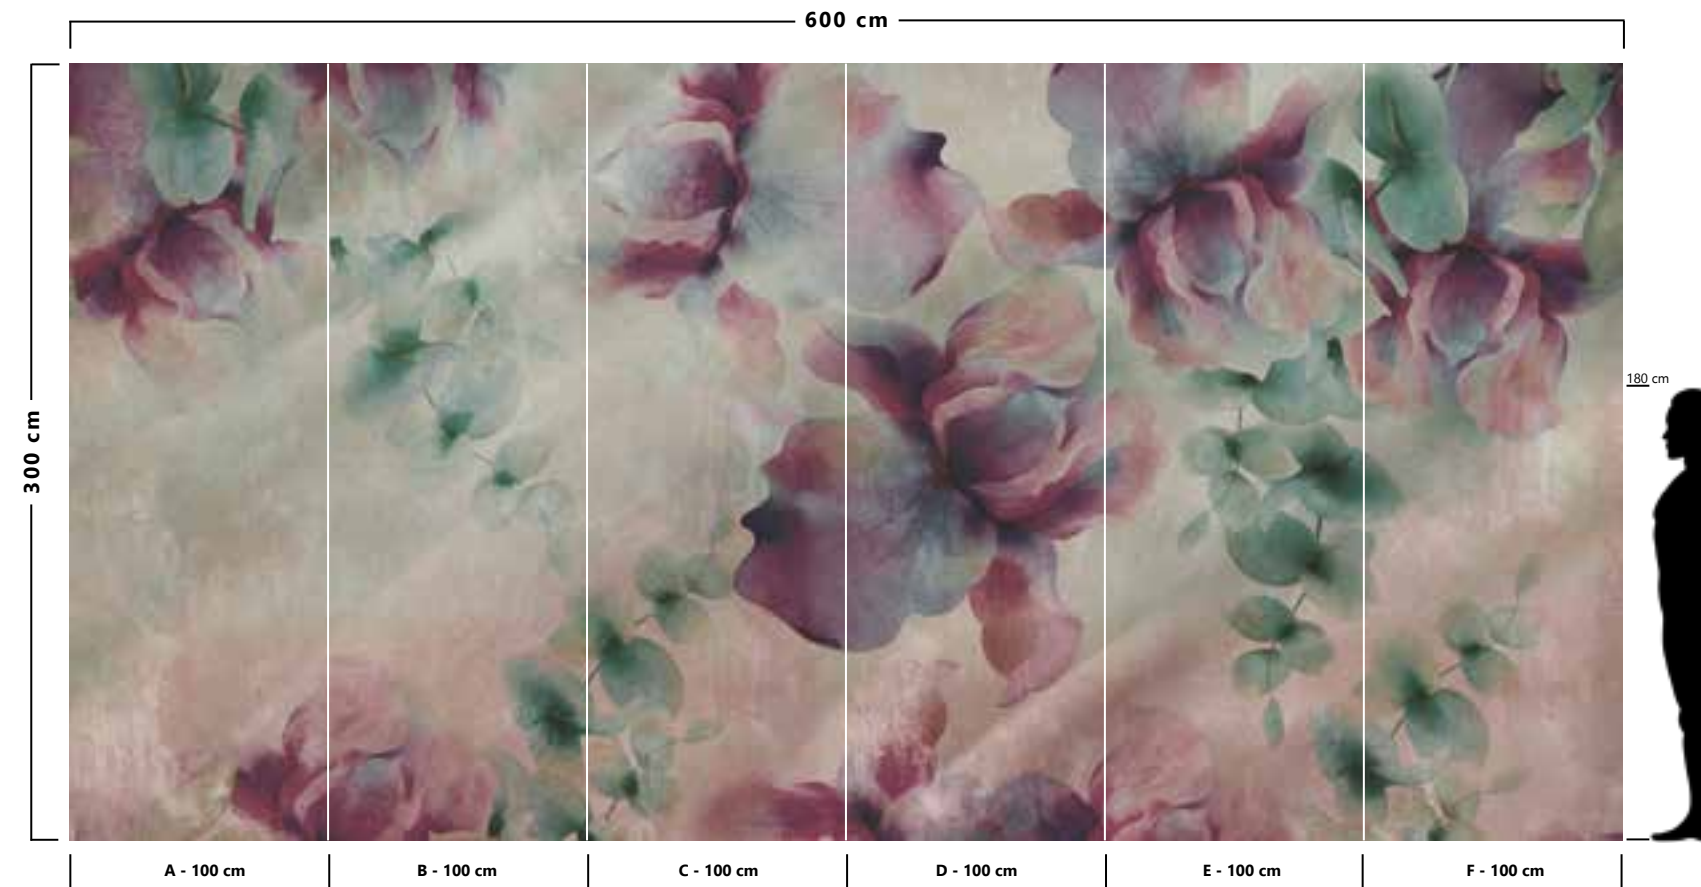

Emotion

82200