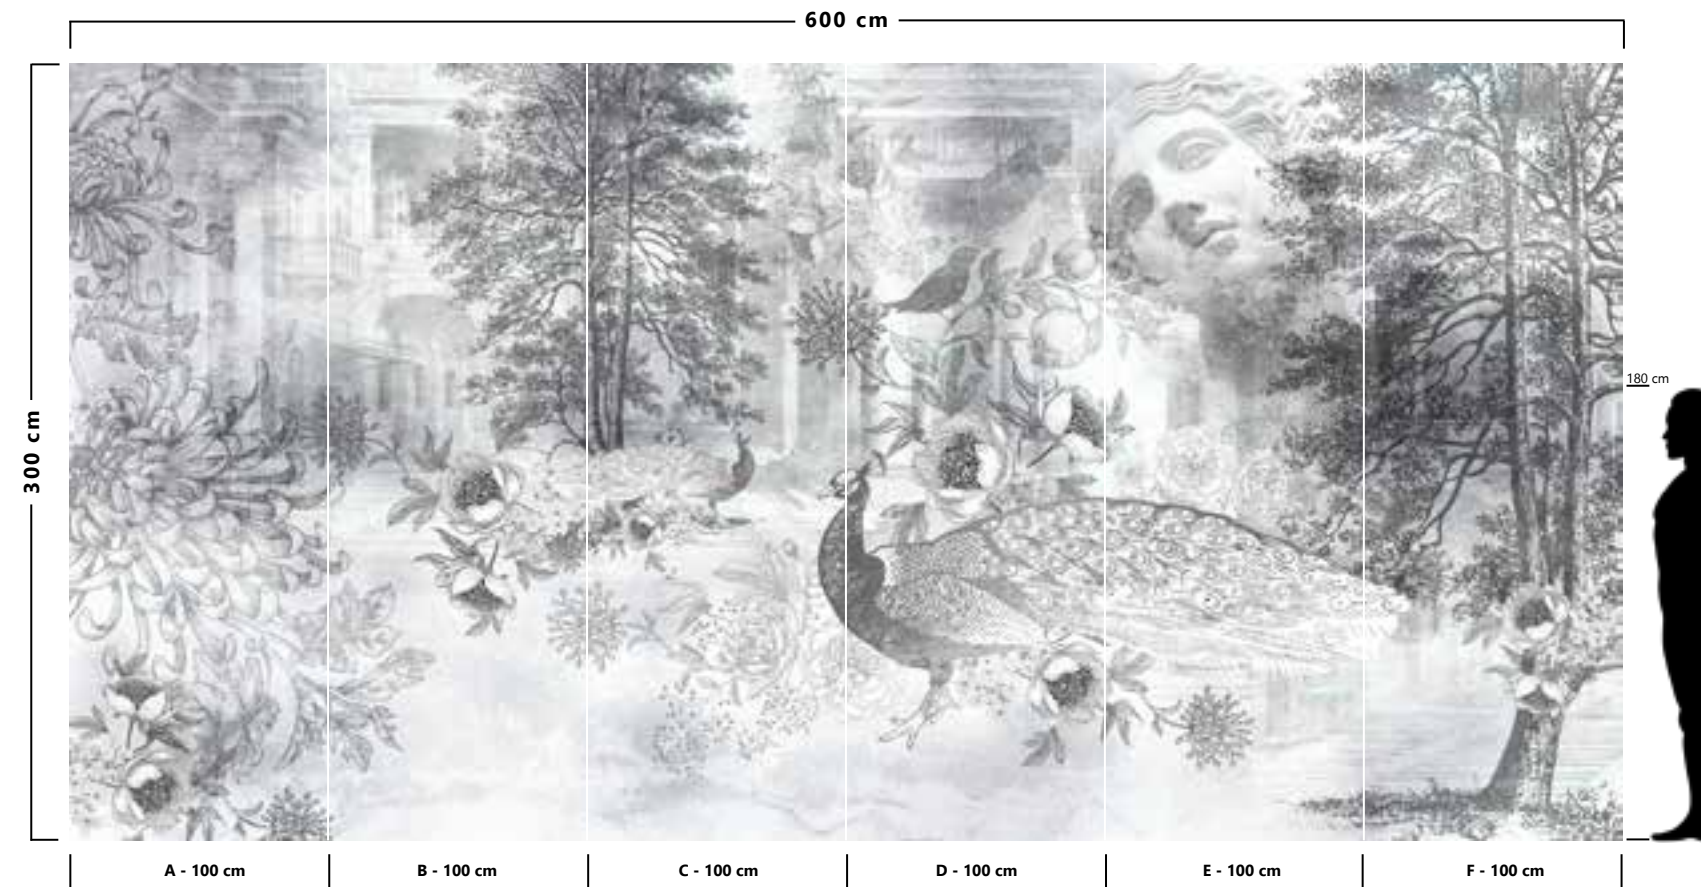

Palone

82110