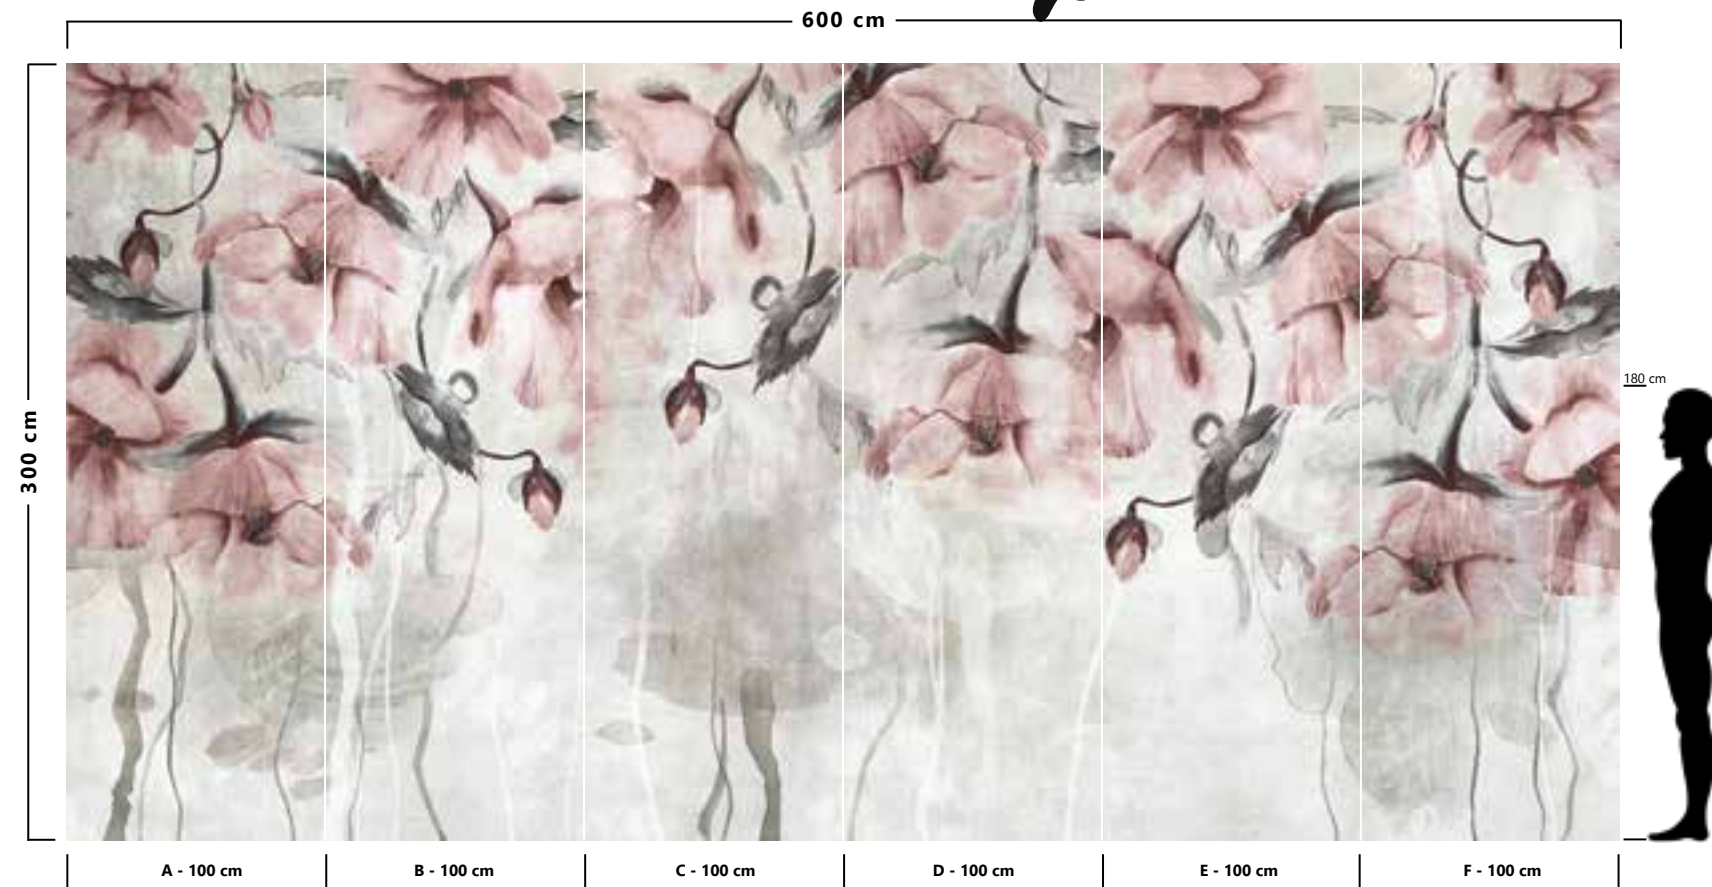

La Fleur

- Recommended length of the product is max. W: 600 cm, H: 300 cm.
- The product is also available with a custom size. The parts ABCDEF can be separately selected according to the sizes on the template. For special size and any graphical request please contact.
- You can select the media from the "media guide".
- The colours of the selected reference can vary according to the selected media.