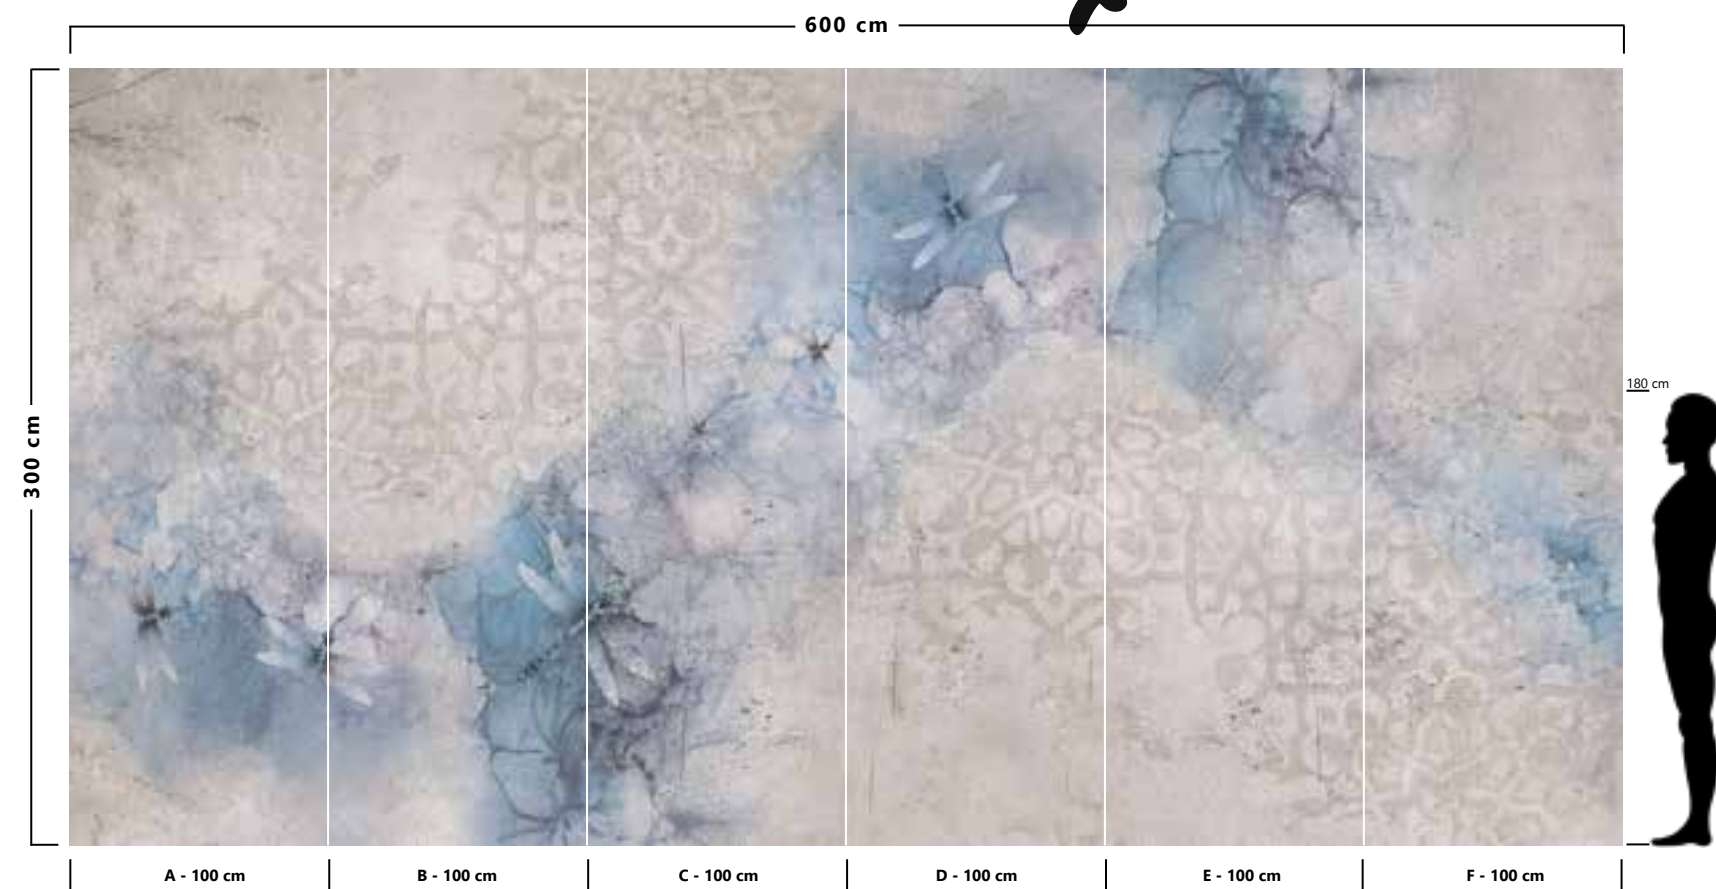

Lusso

- Recommended length of the product is max. W: 600 cm, H: 300 cm.
- The product is also available with a custom size. The parts ABCDEF can be separately selected according to the sizes on the template. For special size and any graphical request please contact.
- You can select the media from the "media guide".
- The colours of the selected reference can vary according to the selected media.