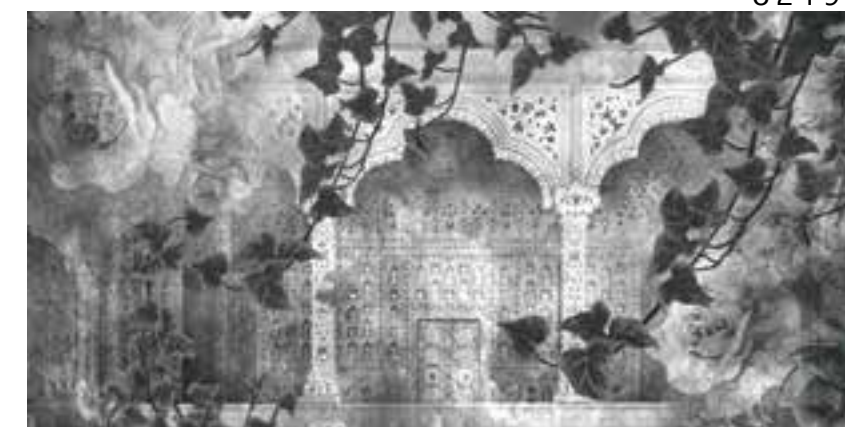

Mysteria

- Recommended length of the product is max. W: 600 cm, H: 300 cm.
- The product is also available with a custom size. The parts ABCDEF can be separately selected according to the sizes on the template. For special size and any graphical request please contact.
- You can select the media from the "media guide".
- The colours of the selected reference can vary according to the selected media.