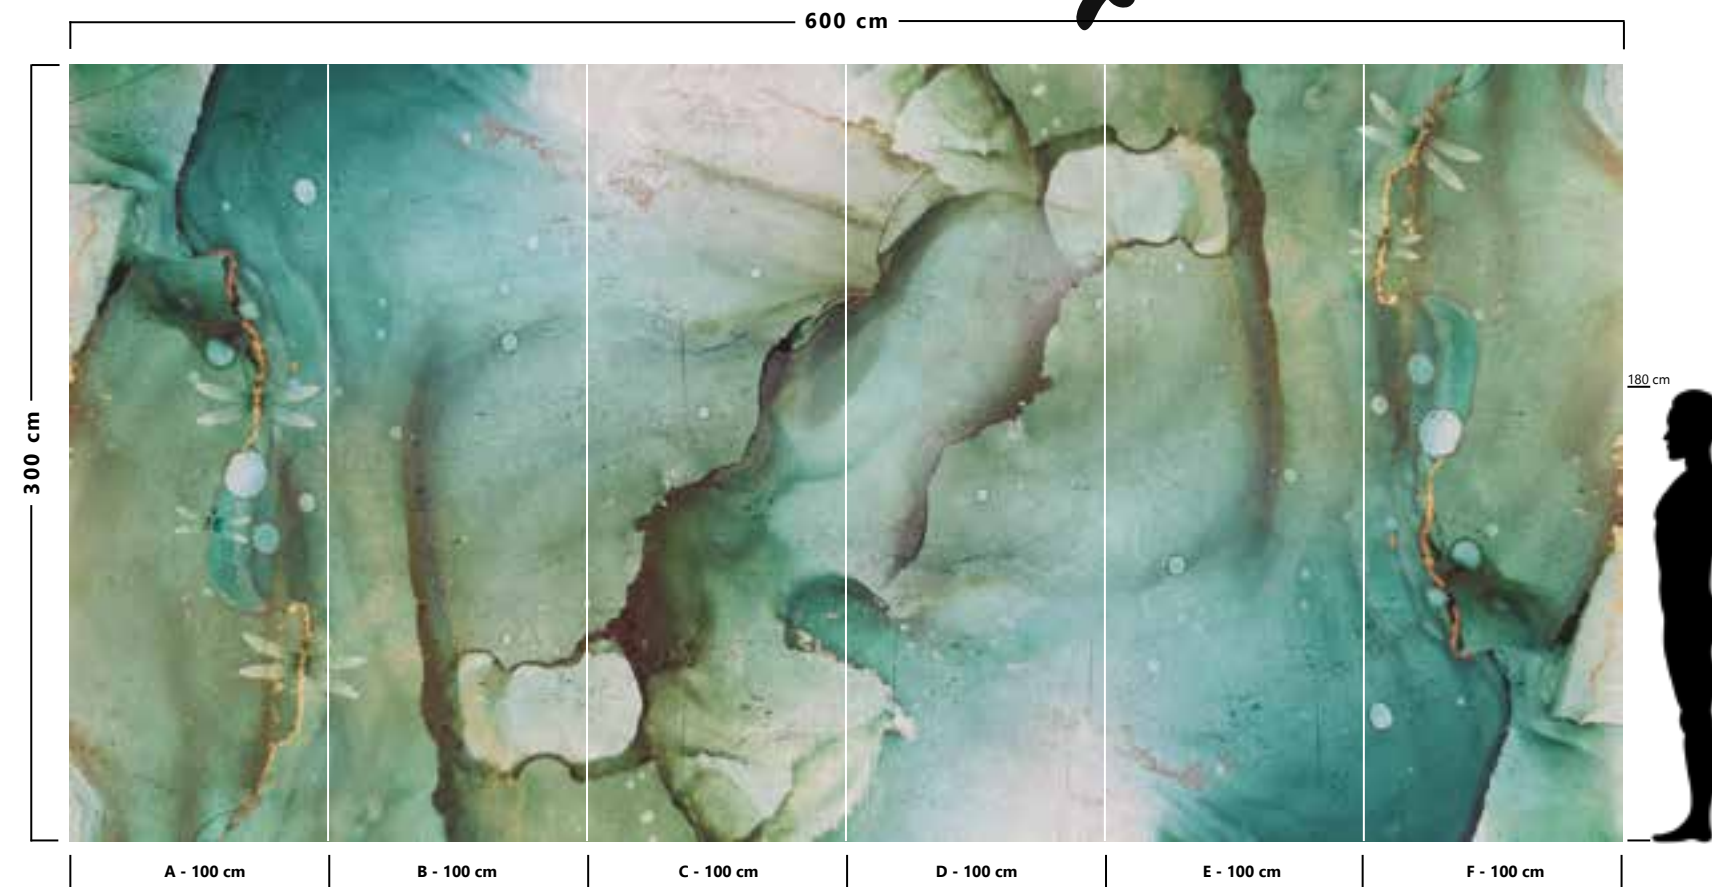

Wisteria

82180

82181

82182

- Recommended length of the product is max. W: 600 cm, H: 300 cm.
- The product is also available with a custom size. The parts ABCDEF can be separately selected according to the sizes on the template. For special size and any graphical request please contact.
- You can select the media from the "media guide".
- The colours of the selected reference can vary according to the selected media.

Gaia

- Recommended length of the product is max. W: 600 cm, H: 300 cm.
- The product is also available with a custom size. The parts ABCDEF can be separately selected according to the sizes on the template. For special size and any graphical request please contact.
- You can select the media from the "media guide".
- The colours of the selected reference can vary according to the selected media.

Pulau

- Recommended length of the product is max. W: 600 cm, H: 300 cm.
- The product is also available with a custom size. The parts ABCDEF can be separately selected according to the sizes on the template. For special size and any graphical request please contact.
- You can select the media from the "media guide".
- The colours of the selected reference can vary according to the selected media.

Lipfel

- Recommended length of the product is max. W: 600 cm, H: 300 cm.
- The product is also available with a custom size. The parts ABCDEF can be separately selected according to the sizes on the template. For special size and any graphical request please contact.
- You can select the media from the "media guide".
- The colours of the selected reference can vary according to the selected media.